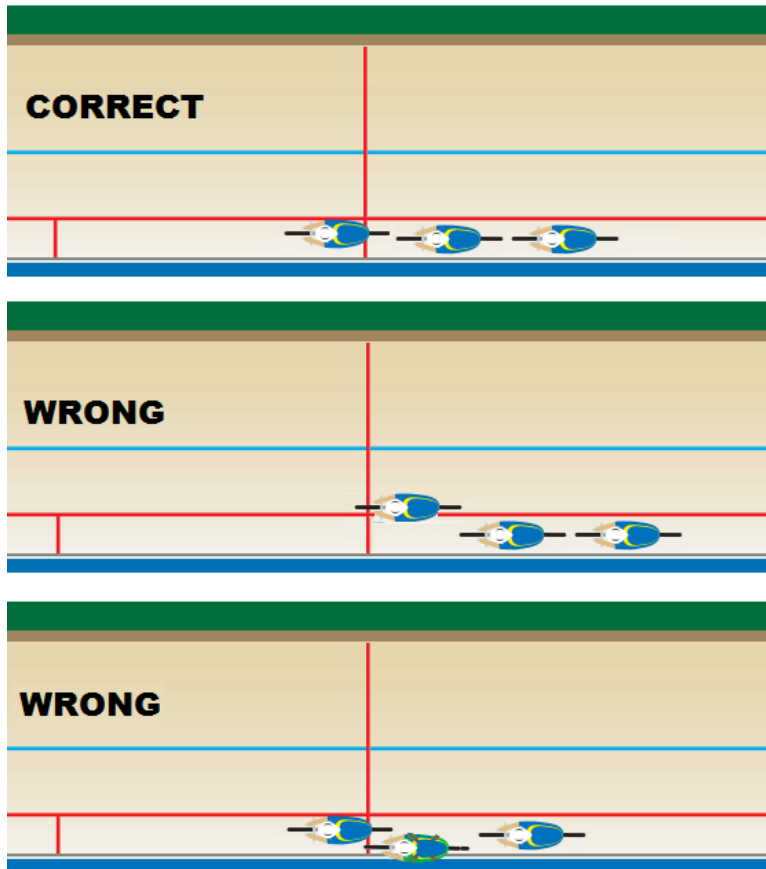

TEAM SPRINT

At Pursuit Line
Leader must be in the lane and not overlapped

15 meters after the pursuit line
Leader must be out of the lane

KenHart.com

KenHart.com