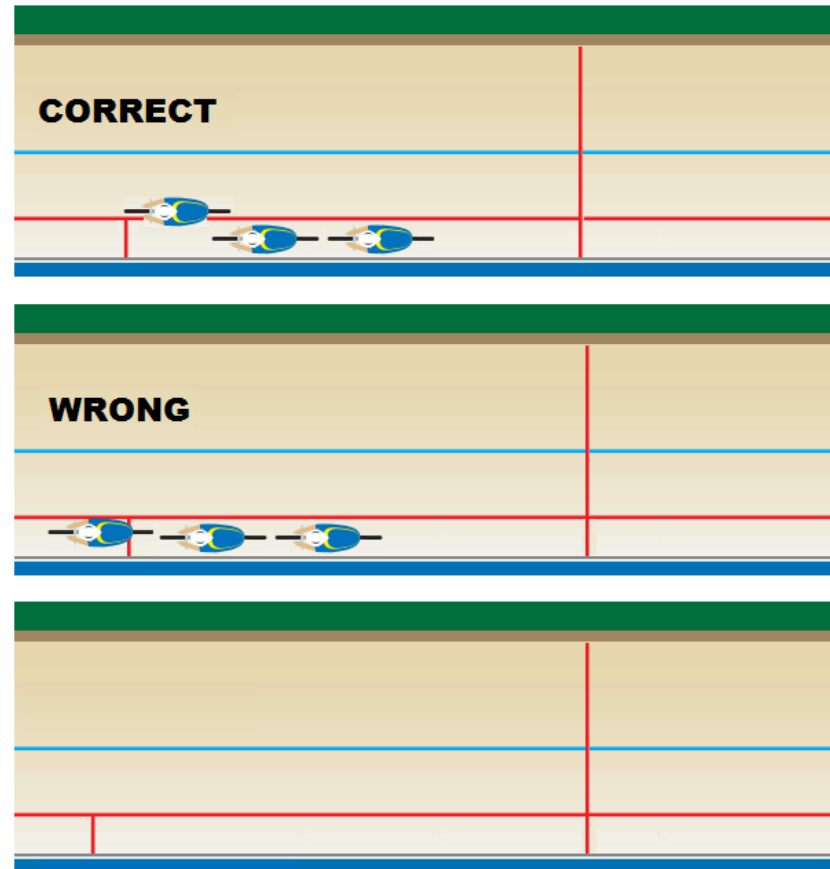

TEAM SPRINT

At Pursuit Line
Leader must be in the lane and not overlapped

15 meters after the pursuit line
Leader must be out of the lane

KenHart.com

KenHart.com